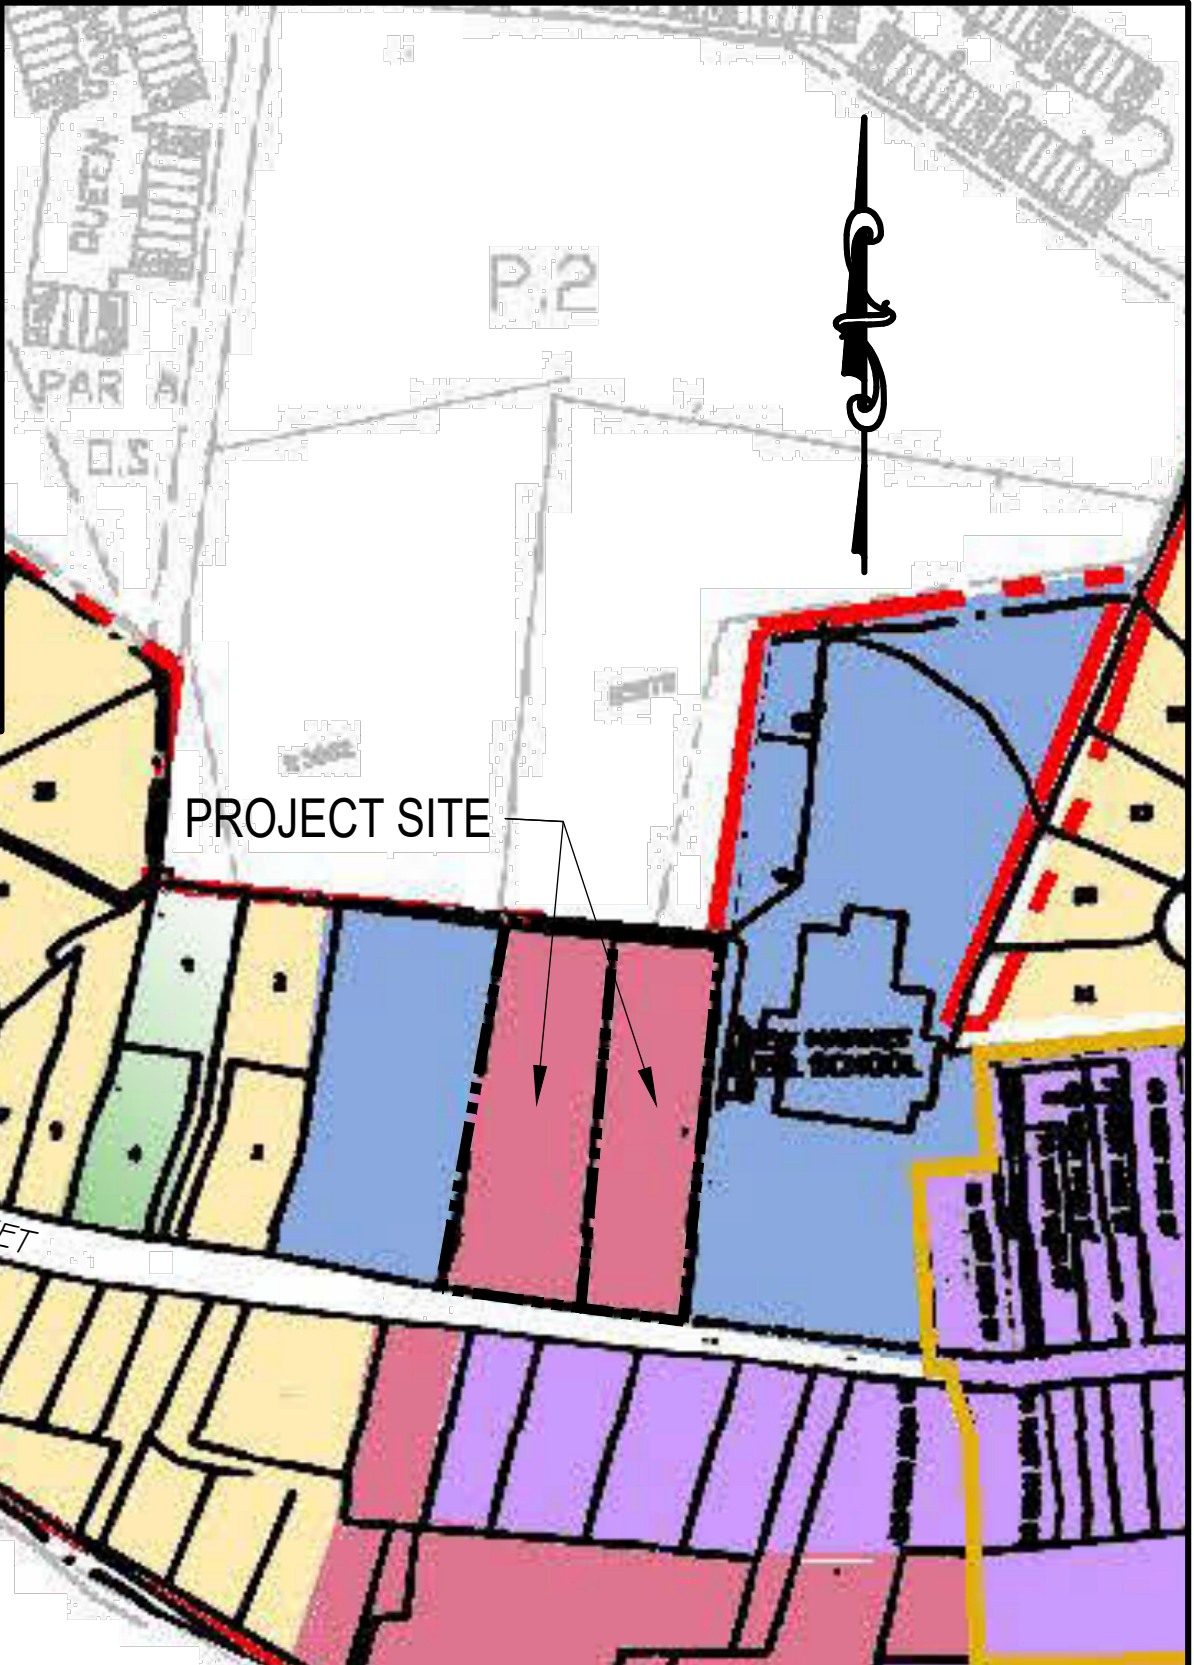

EXHIBIT F - TOWN OF NEW MARKET ZONING MAP

LEGEND

- R1
- R2
- MRS
- MC
- RM
- I
- OS
- AP
- Overlay District*
- HD

PROJECT SITE

WEST MAIN STREET

NEW MARKET ELEM. SCHOOL

105 West Main St. & Lawson Properties

NEW MARKET ELECTION DISTRICT

NO. 9 TAX I.D. 09-264361 & 09-257004

TOWN OF NEW MARKET, FREDERICK COUNTY, MARYLAND

DATE: OCTOBER, 2020

SCALE: 1" = 200'